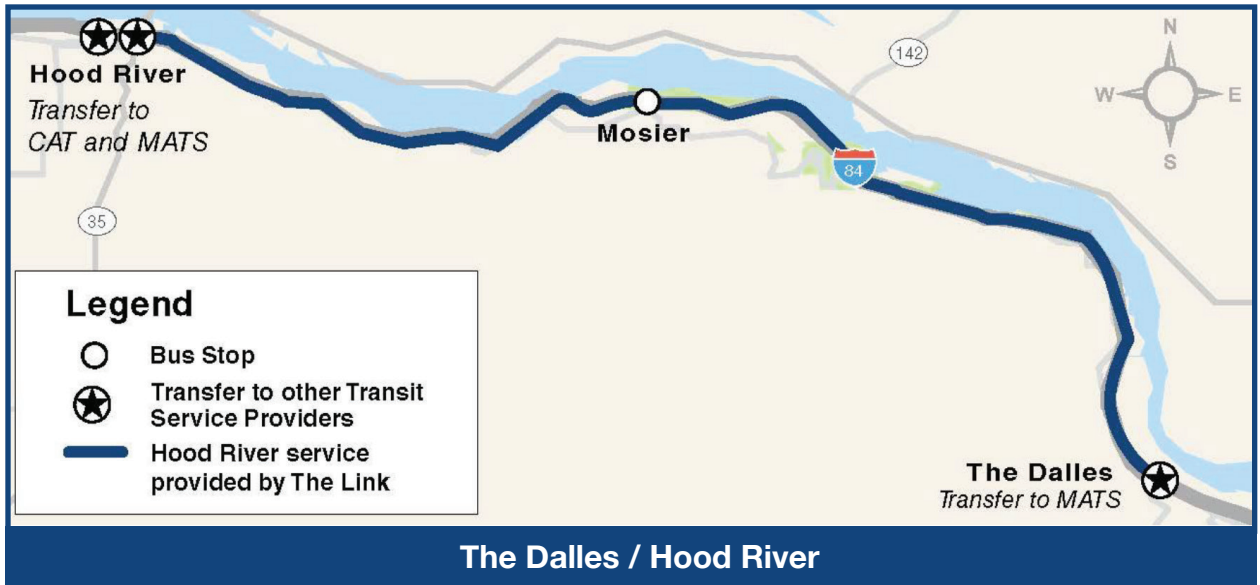

MONDAY – FRIDAY / LUNES - VIERNES

THE DALLES TO HOOD RIVER

The Dalles: The Link (602 Chenoweth Loop Rd)	Mosier: Park & Ride Park	Hood River: Port (N. 1st. St. & Riverside)	Hood River: CAT (224 Wasco Loop)
6:00	6:15	6:23	6:30
10:45	11:00	11:08	11:15
1:45	2:00	2:08	2:15
4:45	5:00	5:08	5:15

HOOD RIVER TO THE DALLES

Hood River: CAT (224 Wasco Loop)	Mosier: Park & Ride Park	The Dalles: The Link (602 Chenoweth Loop Rd)
6:30	6:40	7:00
11:15	11:25	11:45
2:15	2:25	2:45
5:15	5:25	5:45