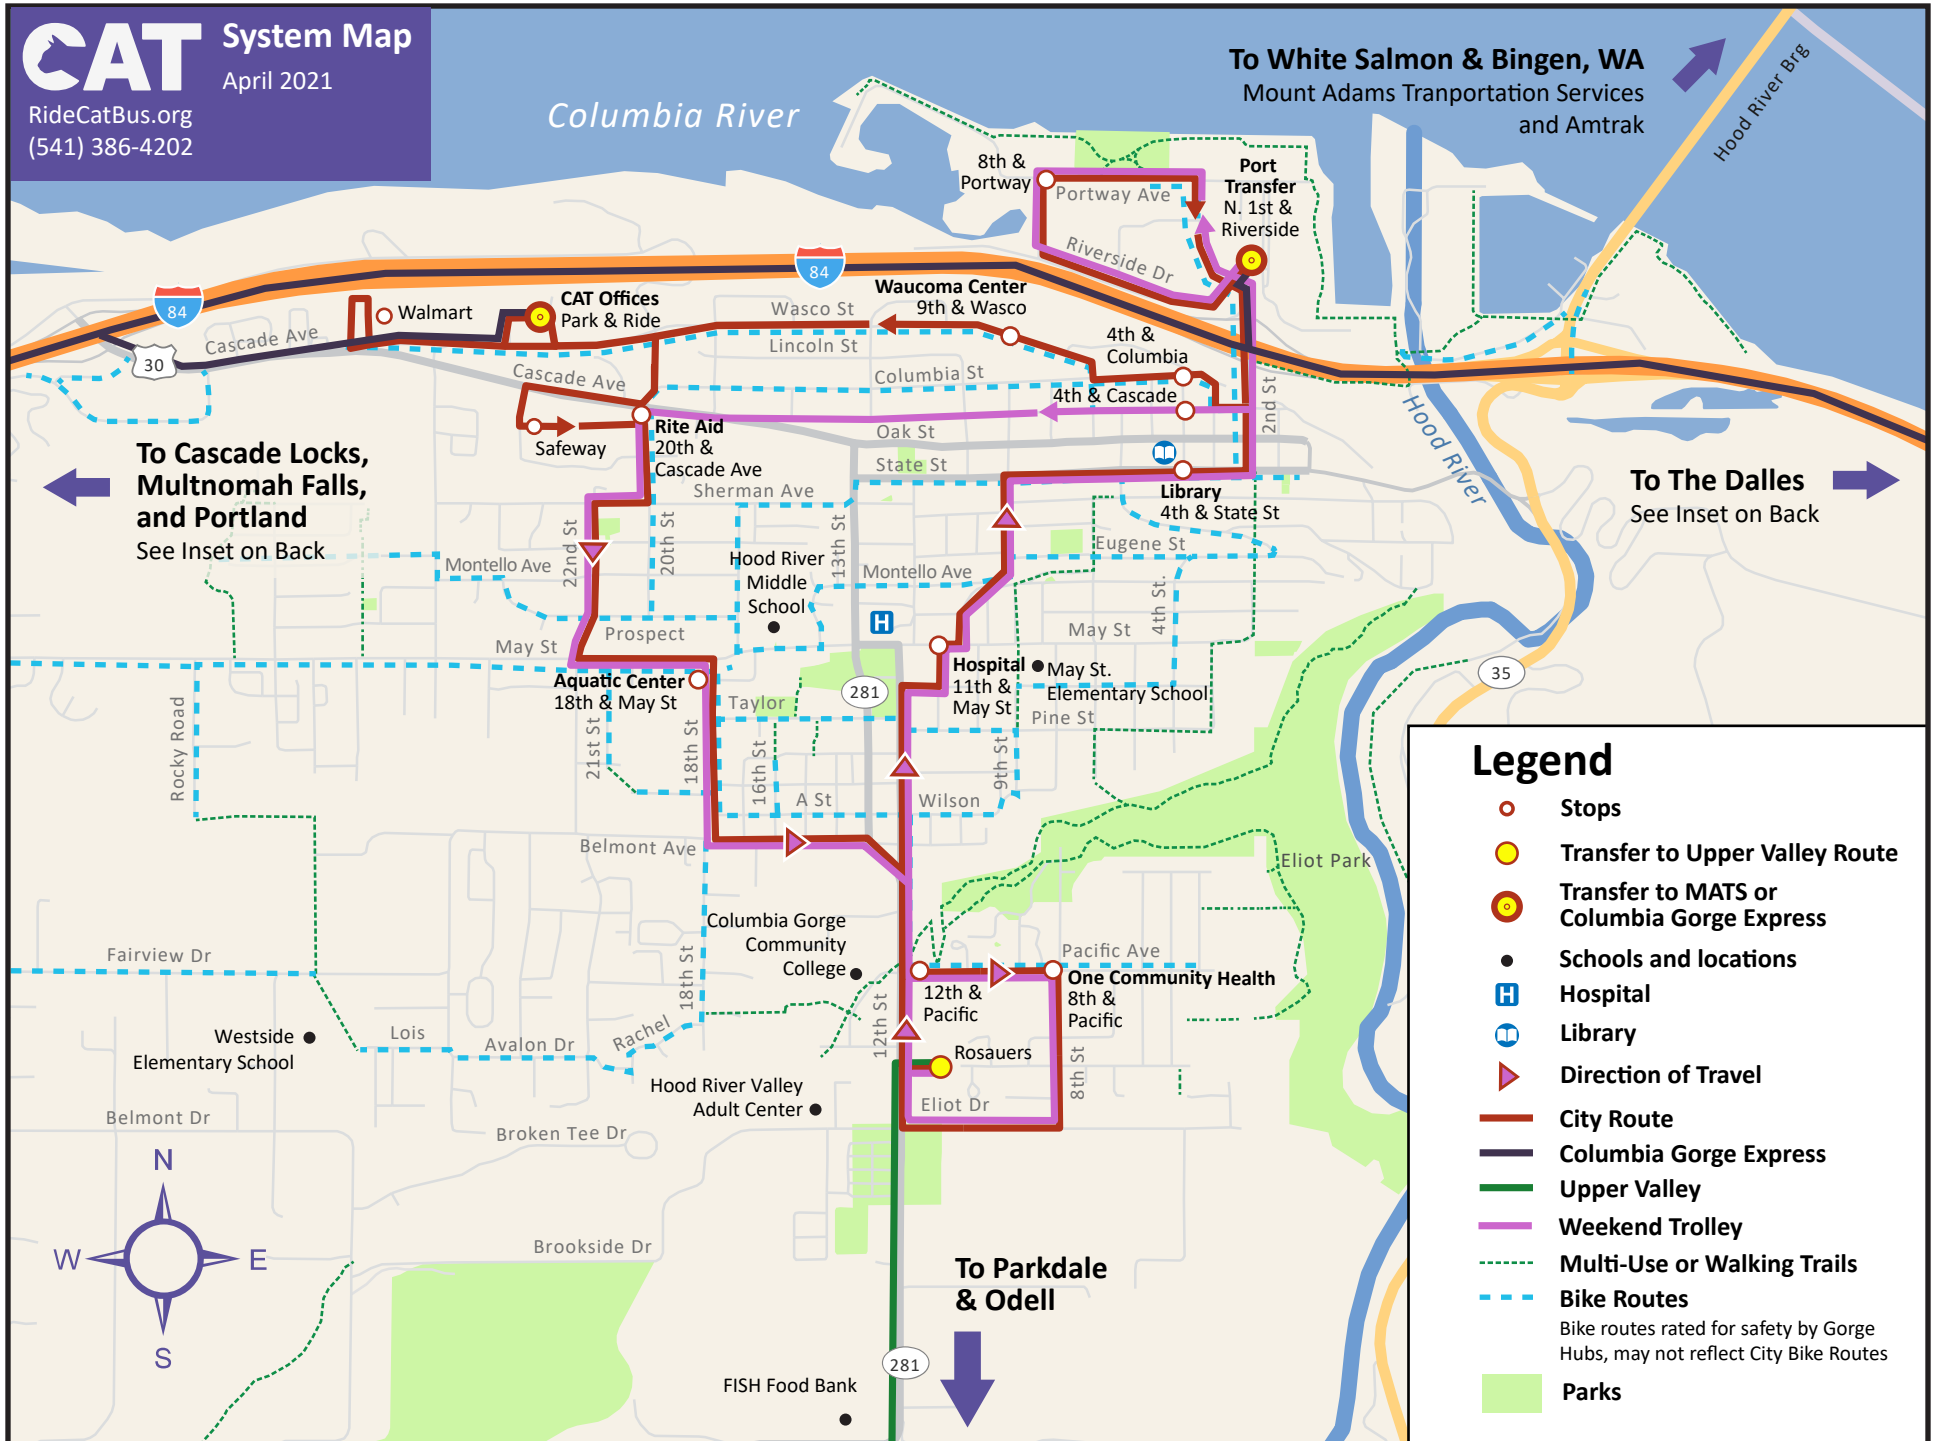

# CAT System Map

April 2021

RideCatBus.org  
(541) 386-4202

To White Salmon & Bingen, WA  
Mount Adams Transportation Services  
and Amtrak

To The Dalles  
See Inset on Back

To Cascade Locks,  
Multnomah Falls,  
and Portland  
See Inset on Back

To Parkdale  
& Odell

## Legend

- Stops
- Transfer to Upper Valley Route
- Transfer to MATS or Columbia Gorge Express
- Schools and locations
- H Hospital
- B Library
- ▶ Direction of Travel
- City Route
- Columbia Gorge Express
- Upper Valley
- Weekend Trolley
- ⋯ Multi-Use or Walking Trails
- - - Bike Routes  
Bike routes rated for safety by Gorge Hubs, may not reflect City Bike Routes
- Parks

## Columbia Gorge Express Stops