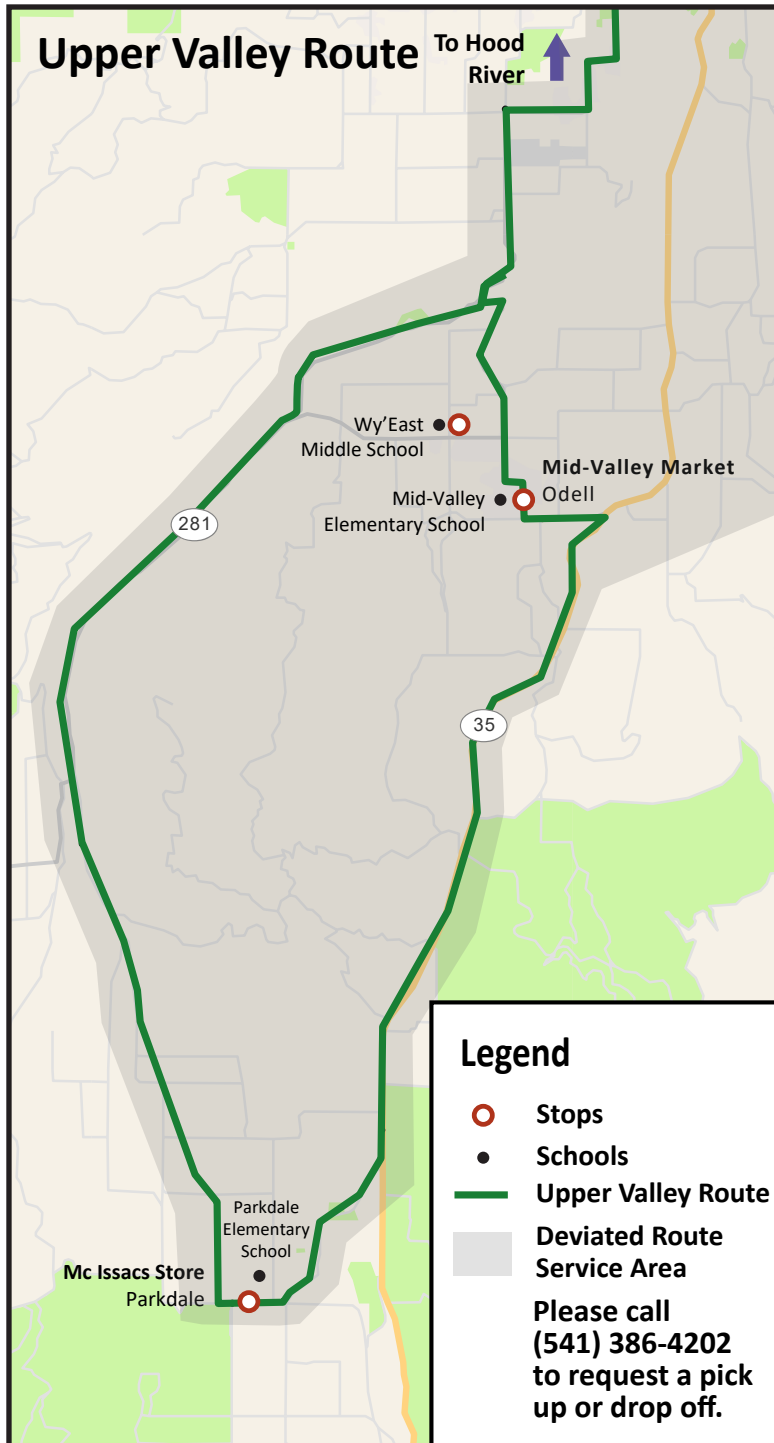

# CAT System Map

April 2021

RideCatBus.org  
(541) 386-4202

To White Salmon & Bingen, WA  
Mount Adams Transportation Services  
and Amtrak

To The Dalles  
See Inset on Back

To Cascade Locks,  
Multnomah Falls,  
and Portland  
See Inset on Back

To Parkdale  
& Odell

## Legend

- Stops
- Transfer to Upper Valley Route
- Transfer to MATS or Columbia Gorge Express
- Schools and locations
- H Hospital
- B Library
- ▶ Direction of Travel
- City Route
- Columbia Gorge Express
- Upper Valley
- Weekend Trolley
- ⋯ Multi-Use or Walking Trails
- - - Bike Routes  
Bike routes rated for safety by Gorge Hubs, may not reflect City Bike Routes
- Parks

## Columbia Gorge Express Stops